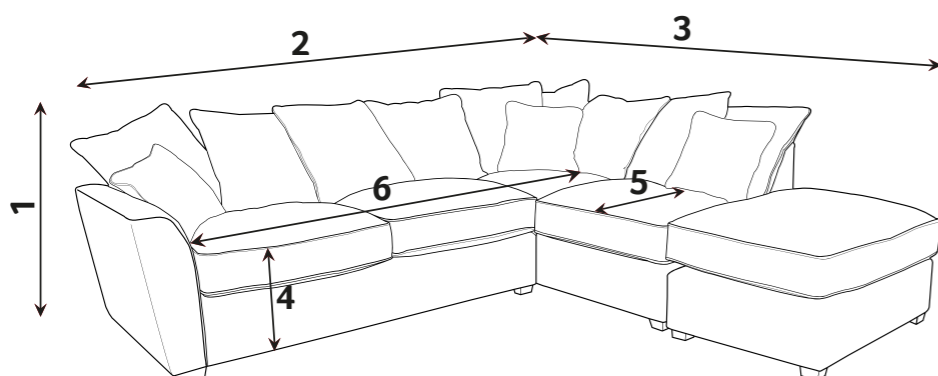

* Hardwood & composite board frame.

* Dowelled, screwed, glued & stapled joinery.

* Chrome & Wood foot options.

* Fibre filled backs for added comfort.

* Reversible pillows & back cushions for durability and comfort.

* Fibre filled scatters included.

* ExtraFlex high comfort seat cushions.

* Serpentine seat springs & silent wire.

* Superloop back springs.

DIMENSION GUIDE

1 - HEIGHT
2 - WIDTH

3 - DEPTH
4 - SEAT HEIGHT

5 - SEAT DEPTH (STD & PILLOW)
6 - SEAT WIDTH

7 - DIAGONAL ACCESS

Illustrations used for reference only.