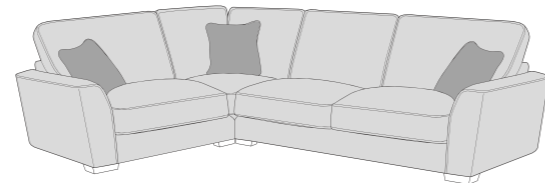

## STANDARD BACK

LH2, RFC, FST (L2, RFC, P) Group

FST, LFC, RH2 (P, LFC, R2) Group

L2S, RFC, FST (L2S, RFC, P) Group

FST, LFC, R2S (P, LFC, R2S) Group

LH2, COR, RH1 (L2, CO, R1) Group

LH1, COR, RH2 (L1, CO, R2) Group

L2S, COR, RH1 (L2S, CO, R1) Group

LH2, COR, R2S (L1, CO, R2S) Group

LH2, R2C (L2, R2C) Group

L2C, RH2 (L2C, R2) Group

LH2, COR, RH2 (L2, CO, R2) Group

LH1, COR, RH1 (L1, CO, R1) Group

AU (ALU)

4 Seater modular sofa (4MD)

3 Seater sofa (3ST)

2 Seater sofa (2ST)

Love chair (LOV)

Arm chair (1ST)

3 Seater Sofa Bed (3SB, 3DB)

(Available in Standard or Deluxe)

2 Seater Sofa Bed (2SB, 2DB)

(Available in Standard or Deluxe)

Chair Sofa Bed (1SB, 1DB)

(Available in Standard or Deluxe)

Standard Back Scatter Cushions

Front = Cover 2  
Piping = Cover 1  
Back = Cover 1