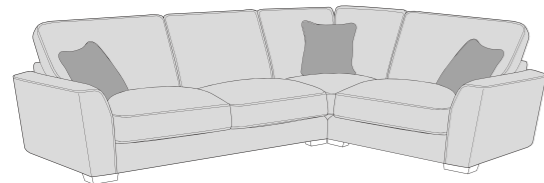

## STANDARD BACK

LH2, RFC, FST (L2, RFC, P) Group

FST, LFC, RH2 (P, LFC, R2) Group

L2S, RFC, FST (L2S, RFC, P) Group

FST, LFC, R2S (P, LFC, R2S) Group

LH2, COR, RH1 (L2, CO, R1) Group

LH1, COR, RH2 (L1, CO, R2) Group

L2S, COR, RH1 (L2S, CO, R1) Group

LH2, COR, R2S (L1, CO, R2S) Group

LH2, R2C (L2, R2C) Group

L2C, RH2 (L2C, R2) Group

LH2, COR, RH2 (L2, CO, R2) Group

LH1, COR, RH1 (L1, CO, R1) Group

AU (ALU)

4 Seater modular sofa (4MD)

3 Seater sofa (3ST)

2 Seater sofa (2ST)

Love chair (LOV)

Arm chair (1ST)

3 Seater Sofa Bed (3SB, 3DB)

(Available in Standard or Deluxe)

2 Seater Sofa Bed (2SB, 2DB)

(Available in Standard or Deluxe)

Chair Sofa Bed (1SB, 1DB)

(Available in Standard or Deluxe)

Standard Back Scatter Cushions

Front = Cover 2  
Piping = Cover 1  
Back = Cover 1