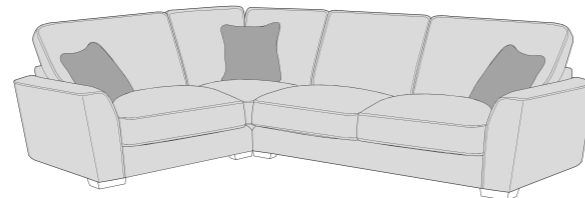

## STANDARD BACK

LH2, RFC, FST (L2, RFC, P) Group

FST, LFC, RH2 (P, LFC, R2) Group

L2S, RFC, FST (L2S, RFC, P) Group

FST, LFC, R2S (P, LFC, R2S) Group

LH2, COR, RH1 (L2, CO, R1) Group

LH1, COR, RH2 (L1, CO, R2) Group

L2S, COR, RH1 (L2S, CO, R1) Group

LH2, COR, R2S (L1, CO, R2S) Group

LH2, R2C (L2, R2C) Group

L2C, RH2 (L2C, R2) Group

LH2, COR, RH2 (L2, CO, R2) Group

LH1, COR, RH1 (L1, CO, R1) Group

AU (ALU)

4 Seater modular sofa (4MD)

3 Seater sofa (3ST)

2 Seater sofa (2ST)

Love chair (LOV)

Arm chair (1ST)

3 Seater Sofa Bed (3SB, 3DB)

(Available in Standard or Deluxe)

2 Seater Sofa Bed (2SB, 2DB)

(Available in Standard or Deluxe)

Chair Sofa Bed (1SB, 1DB)

(Available in Standard or Deluxe)

Standard Back Scatter Cushions

Front = Cover 2  
Piping = Cover 1  
Back = Cover 1