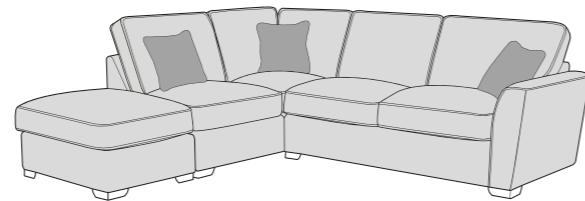

# WILMSLOW COVER GUIDE - STANDARD BACK

Please use this guide when ordering the following pieces to clarify cover options.

## STANDARD BACK

LH2, RFC, FST (L2, RFC, P) Group

FST, LFC, RH2 (P, LFC, R2) Group

L2S, RFC, FST (L2S, RFC, P) Group

FST, LFC, R2S (P, LFC, R2S) Group

LH2, COR, RH1 (L2, CO, R1) Group

LH1, COR, RH2 (L1, CO, R2) Group

3 Seater sofa (3ST)

2 Seater sofa (2ST)

Love chair (LOV)

Arm chair (1ST)

3 Seater Sofa Bed (3SB, 3DB)

(Available in Standard or Deluxe)

2 Seater Sofa Bed (2SB, 2DB)

(Available in Standard or Deluxe)