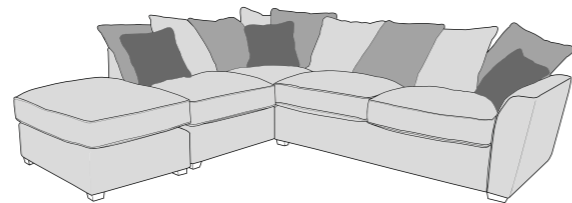

3 Seater sofa (3ST)

2 Seater sofa (2ST)

Love chair (LOV)

Arm chair (1ST)

3 Seater Sofa Bed (3SB, 3DB)

(Available in Standard or Deluxe)

2 Seater Sofa Bed (2SB, 2DB)

(Available in Standard or Deluxe)

Chair Sofa Bed (1SB, 1DB)

(Available in Standard or Deluxe)

Standard Back Scatter Cushions

Front = Cover 2  
Piping = Cover 1  
Back = Cover 1

# WILMSLOW COVER GUIDE - PILLOW BACK

Please use this guide when ordering the following pieces to clarify cover options.

## PILLOW BACK

LH2, RFC, FST (L2, RFC, P) Group

FST, LFC, RH2 (P, LFC, R2) Group

L2S, RFC, FST (L2S, RFC, P) Group

FST, LFC, R2S (P, LFC, R2S) Group

LH2, COR, RH1 (L2, CO, R1) Group

LH1, COR, RH2 (L1, CO, R2) Group