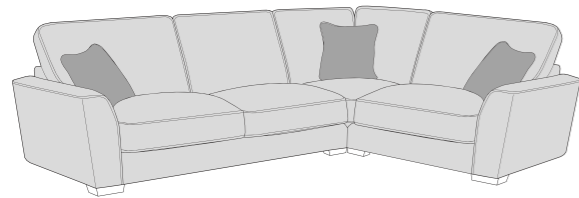

## STANDARD BACK

LH2, RFC, FST (L2, RFC, P) Group

FST, LFC, RH2 (P, LFC, R2) Group

L2S, RFC, FST (L2S, RFC, P) Group

FST, LFC, R2S (P, LFC, R2S) Group

LH2, COR, RH1 (L2, CO, R1) Group

LH1, COR, RH2 (L1, CO, R2) Group

L2S, COR, RH1 (L2S, CO, R1) Group

LH2, COR, R2S (L1, CO, R2S) Group

LH2, R2C (L2, R2C) Group

L2C, RH2 (L2C, R2) Group

LH2, COR, RH2 (L2, CO, R2) Group

LH1, COR, RH1 (L1, CO, R1) Group

AU (ALU)

4 Seater modular sofa (4MD)

3 Seater sofa (3ST)

2 Seater sofa (2ST)

Love chair (LOV)

Arm chair (1ST)

3 Seater Sofa Bed (3SB, 3DB)

(Available in Standard or Deluxe)

2 Seater Sofa Bed (2SB, 2DB)

(Available in Standard or Deluxe)

Chair Sofa Bed (1SB, 1DB)

(Available in Standard or Deluxe)

Standard Back Scatter Cushions

Front = Cover 2  
Piping = Cover 1  
Back = Cover 1