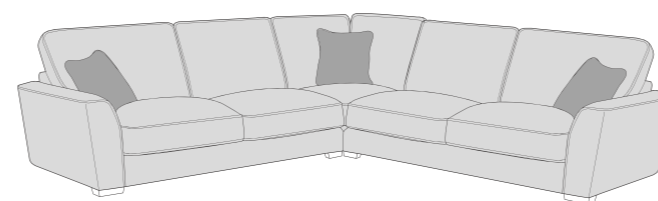

## STANDARD BACK

LH2, RFC, FST (L2, RFC, P) Group

FST, LFC, RH2 (P, LFC, R2) Group

L2S, RFC, FST (L2S, RFC, P) Group

FST, LFC, R2S (P, LFC, R2S) Group

LH2, COR, RH1 (L2, CO, R1) Group

LH1, COR, RH2 (L1, CO, R2) Group

L2S, COR, RH1 (L2S, CO, R1) Group

LH2, COR, R2S (L1, CO, R2S) Group

LH2, R2C (L2, R2C) Group

L2C, RH2 (L2C, R2) Group

LH2, COR, RH2 (L2, CO, R2) Group

LH1, COR, RH1 (L1, CO, R1) Group

AU (ALU)

4 Seater modular sofa (4MD)

3 Seater sofa (3ST)

2 Seater sofa (2ST)

Love chair (LOV)

Arm chair (1ST)

3 Seater Sofa Bed (3SB, 3DB)

(Available in Standard or Deluxe)

2 Seater Sofa Bed (2SB, 2DB)

(Available in Standard or Deluxe)

Chair Sofa Bed (1SB, 1DB)

(Available in Standard or Deluxe)

Standard Back Scatter Cushions

Front = Cover 2  
Piping = Cover 1  
Back = Cover 1